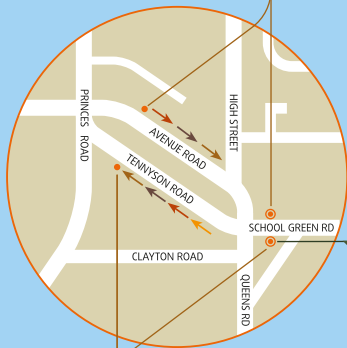

- bus stops
- bus stops listed on timetable

**ISLAND COASTER** to Sandown & Ryde  
 7 to Yarmouth & Newport  
 12 to Brighstone & Newport

7 to Alum Bay  
 12 to Alum Bay  
**ISLAND COASTER** to Alum Bay & Yarmouth  
**NEEDLES BREEZER** to The Needles & Yarmouth

7  
**ISLAND COASTER**  
**NEEDLES BREEZER**  
**SUMMER LINKS**

**Yarmouth** to Cranmore, Shalfleet & Newport

7  
 to Newbridge, Calbourne & Newport  
**SUMMER LINKS**  
 to Tapnell Farm Park & Newport

**NEEDLES BREEZER**

**SUMMER LINKS** to Newport

12 to Brighstone & Newport

**ISLAND COASTER** to Sandown & Ryde