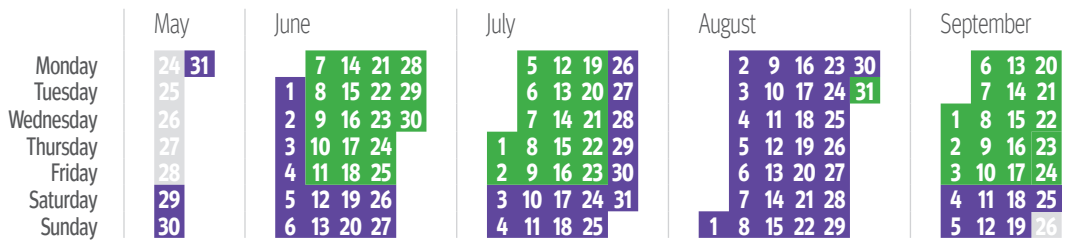

SHANKLIN SHUTTLE SHANKLIN SHUTTLE SHANKLIN SHUTTLE

from 29 May 2021

PURPLE timetable - see calendar below for dates of operation

Shanklin Bus Station Stand B	0941	1011	1041	1111	1141	1211	1241	1341	1411	1441	1511	1541	1611	1641	1711
Shanklin Rail Station	0943	1013	1043	1113	1143	1213	1243	1343	1413	1443	1513	1543	1613	1643	1713
Shanklin Esplanade	0950	1020	1050	1120	1150	1220	1250	1350	1420	1450	1520	1550	1620	1650	1720
Old Village Daish's Hotel	1001	1031	1101	1131	1201	1231	1301	1401	1431	1501	1531	1601	1631	1701	1731
Shanklin Bus Station Stand B	1006	1036	1106	1136	1206	1236	1306	1406	1436	1506	1536	1606	1636	1706	1736
Shanklin Rail Station	1013	1043	1113	1143	1213	1243		1413	1443	1513	1543	1613	1643	1713	1738

Please note there is no 1311 trip from Shanklin bus station

GREEN timetable - see calendar below for dates of operation

Shanklin Bus Station Stand B	0941	1011	1041	1111	1141	1211	1241	1341	1411	1641	1711
Shanklin Rail Station	0943	1013	1043	1113	1143	1213	1243	1343	1413	1643	1713
Shanklin Esplanade	0950	1020	1050	1120	1150	1220	1250	1350	1420	1650	1720
Old Village Daish's Hotel	1001	1031	1101	1131	1201	1231	1301	1401	1431	1701	1731
Shanklin Bus Station Stand B	1006	1036	1106	1136	1206	1236	1306	1406	1436	1706	1736
Shanklin Rail Station	1013	1043	1113	1143	1213	1243		1413		1713	1738

Please note there is no 1311 trip from Shanklin bus station and no journeys between 1411 and 1641

This service is operated with a closed-top bus.